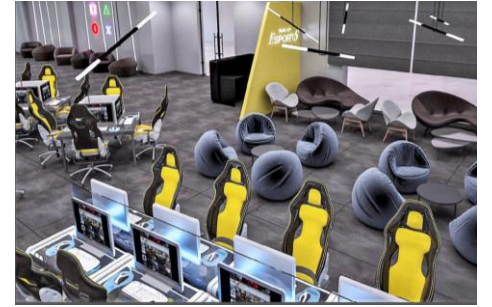

E-SPORT

RIXY KIDS CLUB

FACILITIES

Reception & Lobby	Kinder Garden	Ship Playground	STEM Lab	Police Department
Training room	Modeling School	Master Chef Academy	Robotic Center	Fire Department
Theatre	Styles Beauty Salon	Painting & Hand Art	Driving School	Constriction area
Baby care room	Acting Academy	Ceramic & Wood Art	Vitamin Bar	Gardening & Green House
Indoor & Outdoor restaurants	Dance & Gym Center	Sport Center	Splash park	Ropeland