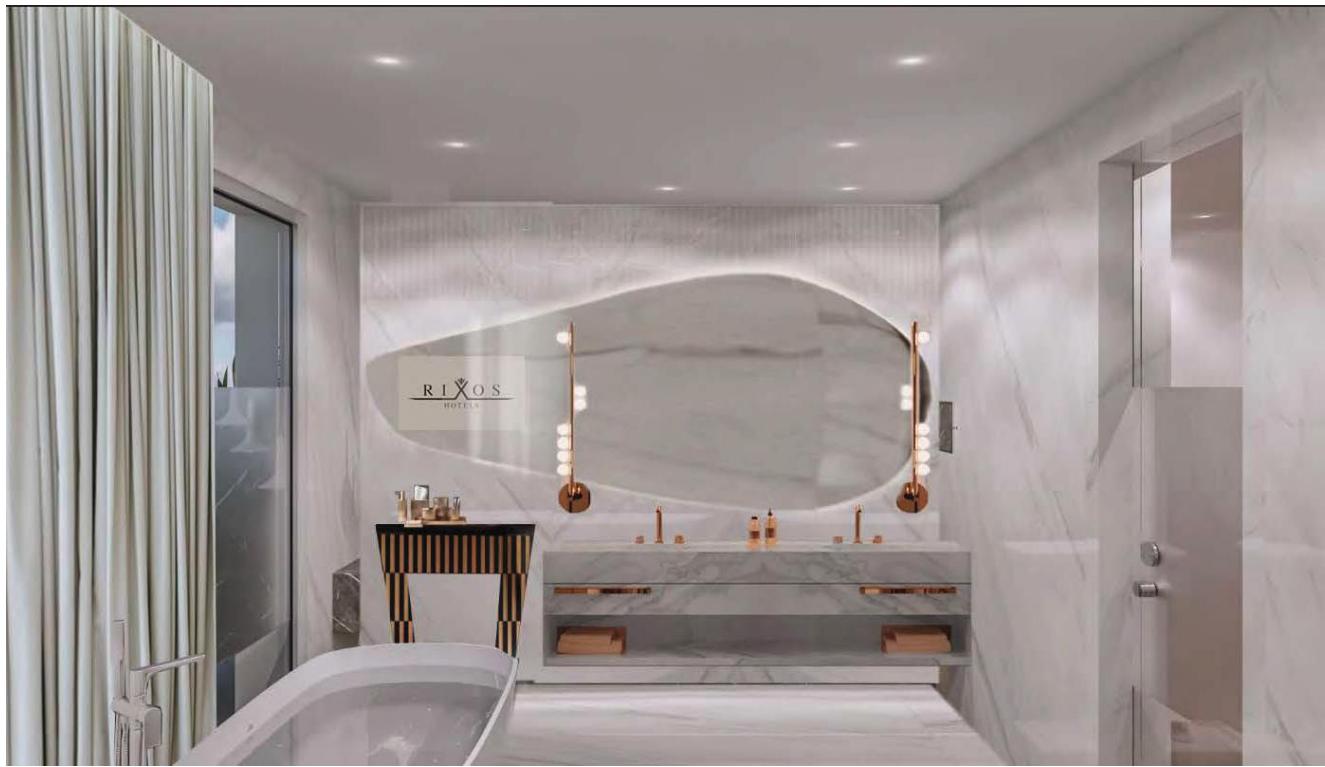

Chocolate Shop

Lobby Bar

Club Privé

BY RIXOS
SHARM EL SHEIKH

VILLA PRIVE

285 m²

FACILITIES

- 3 bedrooms & 1 living room & 4 bathrooms
- Kitchen with full equipment (microwave, cattle, built in electric stove, oven, refrigerator)
- Terrace with private sunbathing area
- Private outdoor swimming pool
- Minibar in each room (refilled daily)
- Fridge with alcoholic & soft drinks
- Individually-controlled air conditioning
- Safe box
- Marble and carpet flooring Bathroom
- Bathtub & shower
- Make up mirror, hair dryer, scales
- Luxury toiletries
- 4 Smart LCD IP TV sets with satellite and music channels
- Broadband internet
- Direct dial telephone line

PREMIUM VILLA

378 m²

FACILITIES

- 4 bedrooms & 1 living room & 5 bathrooms
- Kitchen with full equipment (dishwasher, microwave, cattle, built in electric stove, oven, refrigerator)
- Private garden
- Private outdoor swimming pool (cool or heated)
- Private sunbathing area
- Minibar in each room (refilled daily)
- Fridge with alcoholic & soft drinks
- Individually-controlled air conditioning
- Safe box
- Marble and carpet flooring Bathroom
- Bathtub & shower, make up mirror, hair dryer, scales
- Luxury toiletries
- Smart LCD IP TV, 5 TV sets with satellite and music channels
- Broadband internet
- Direct dial telephone line